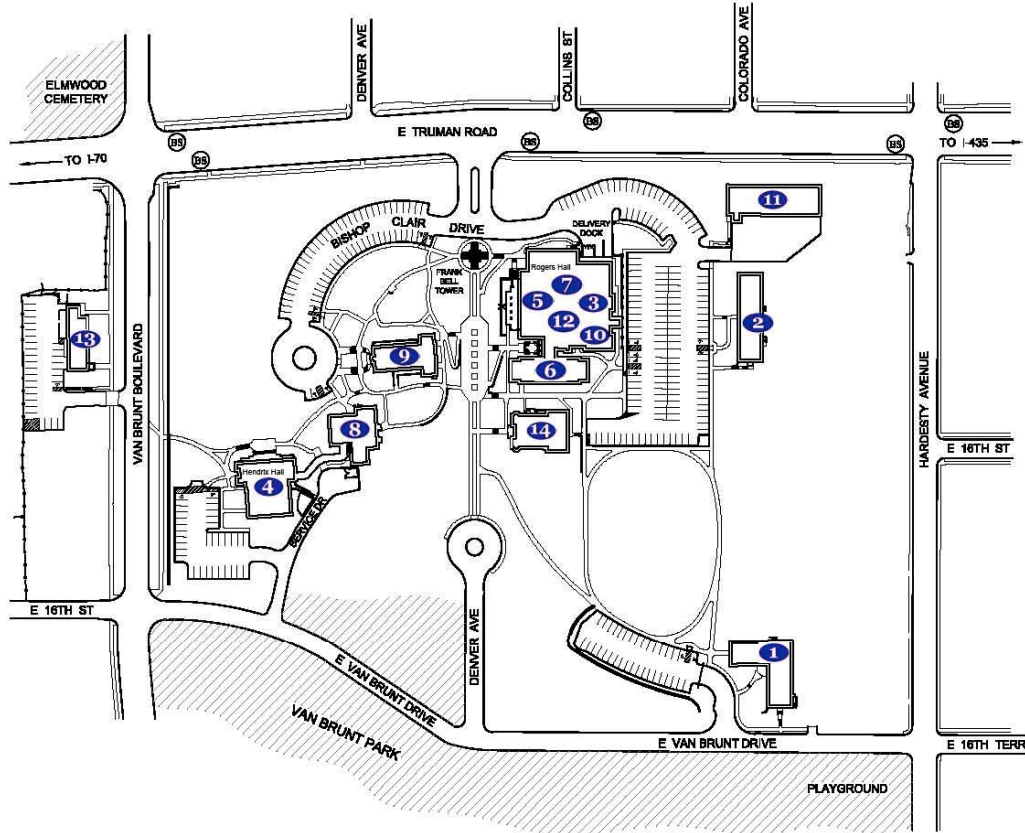

- 1 Ada Mead Hall (Housing)
5302 E. Van Brunt Drive
- 2 Cannon Hall (Housing)
5303 E. Truman Road
- 3 Cokesbury Bookstore (Lower Level)
5201 E. Truman Road *
- 4 Dana Dawson Library
1535 E. Van Brunt Drive *
- 5 Dunlap Hall (Dining) (Upper Level)
5201 E. Truman Road *
- 6 Epworth House (Lodging)
5205 E. Truman Road *
- 7 Holter Center
5201 E. Truman Road *
- 8 Kansas-Winger Building
5123 E. Truman Road
- 9 Kresge Chapel
5111 E. Truman Road *
- 10 Morris Wing of the Holter Center
5201 E. Truman Road *
- 11 Property Services Building
5301 E. Truman Rd. *
- 12 Student Center (Lower Level)
5201 E. Truman Road *
- 13 West Building
1512 Van Brunt Blvd *
- 14 Zartman Hall (Housing)
5207 E. Truman Road

* For USPS mail, use:
5123 E. Truman Road
Kansas City, MO
64127-2499

KANSAS CITY MAP

NEIGHBORHOOD MAP

A seminary of the United Methodist Church

5123 EAST TRUMAN ROAD
KANSAS CITY, MISSOURI 64127-2499
Phone: (816) 483-9600 Fax: (816) 483-9605
www.spet.edu