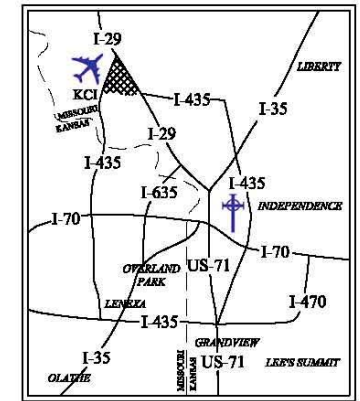

- 1 Ada Mead Hall (Housing)
5302 E. Van Brunt Drive
- 2 Cannon Hall (Housing)
5303 E. Truman Road
- 3 Cokesbury Bookstore (Lower Level)
5201 E. Truman Road *
- 4 Dana Dawson Library
1535 E. Van Brunt Drive *
- 5 Dunlap Hall (Dining) (Upper Level)
5201 E. Truman Road *
- 6 Epworth House (Lodging)
5205 E. Truman Road *
- 7 Holter Center
5201 E. Truman Road *
- 8 Kansas-Winger Building
5123 E. Truman Road
- 9 Kresge Chapel
5111 E. Truman Road *
- 10 Morris Wing of the Holter Center
5201 E. Truman Road *
- 11 Property Services Building
5301 E. Truman Rd. *
- 12 Student Center (Lower Level)
5201 E. Truman Road *
- 13 West Building
1512 Van Brunt Blvd *
- 14 Zartman Hall (Housing)
5207 E. Truman Road

* For USPS mail, use:
5123 E. Truman Road
Kansas City, MO
64127-2499

KANSAS CITY MAP

NEIGHBORHOOD MAP

A seminary of the United Methodist Church

5123 EAST TRUMAN ROAD
KANSAS CITY, MISSOURI 64127-2499
Phone: (816) 483-9600 Fax: (816) 483-9605
www.spet.edu